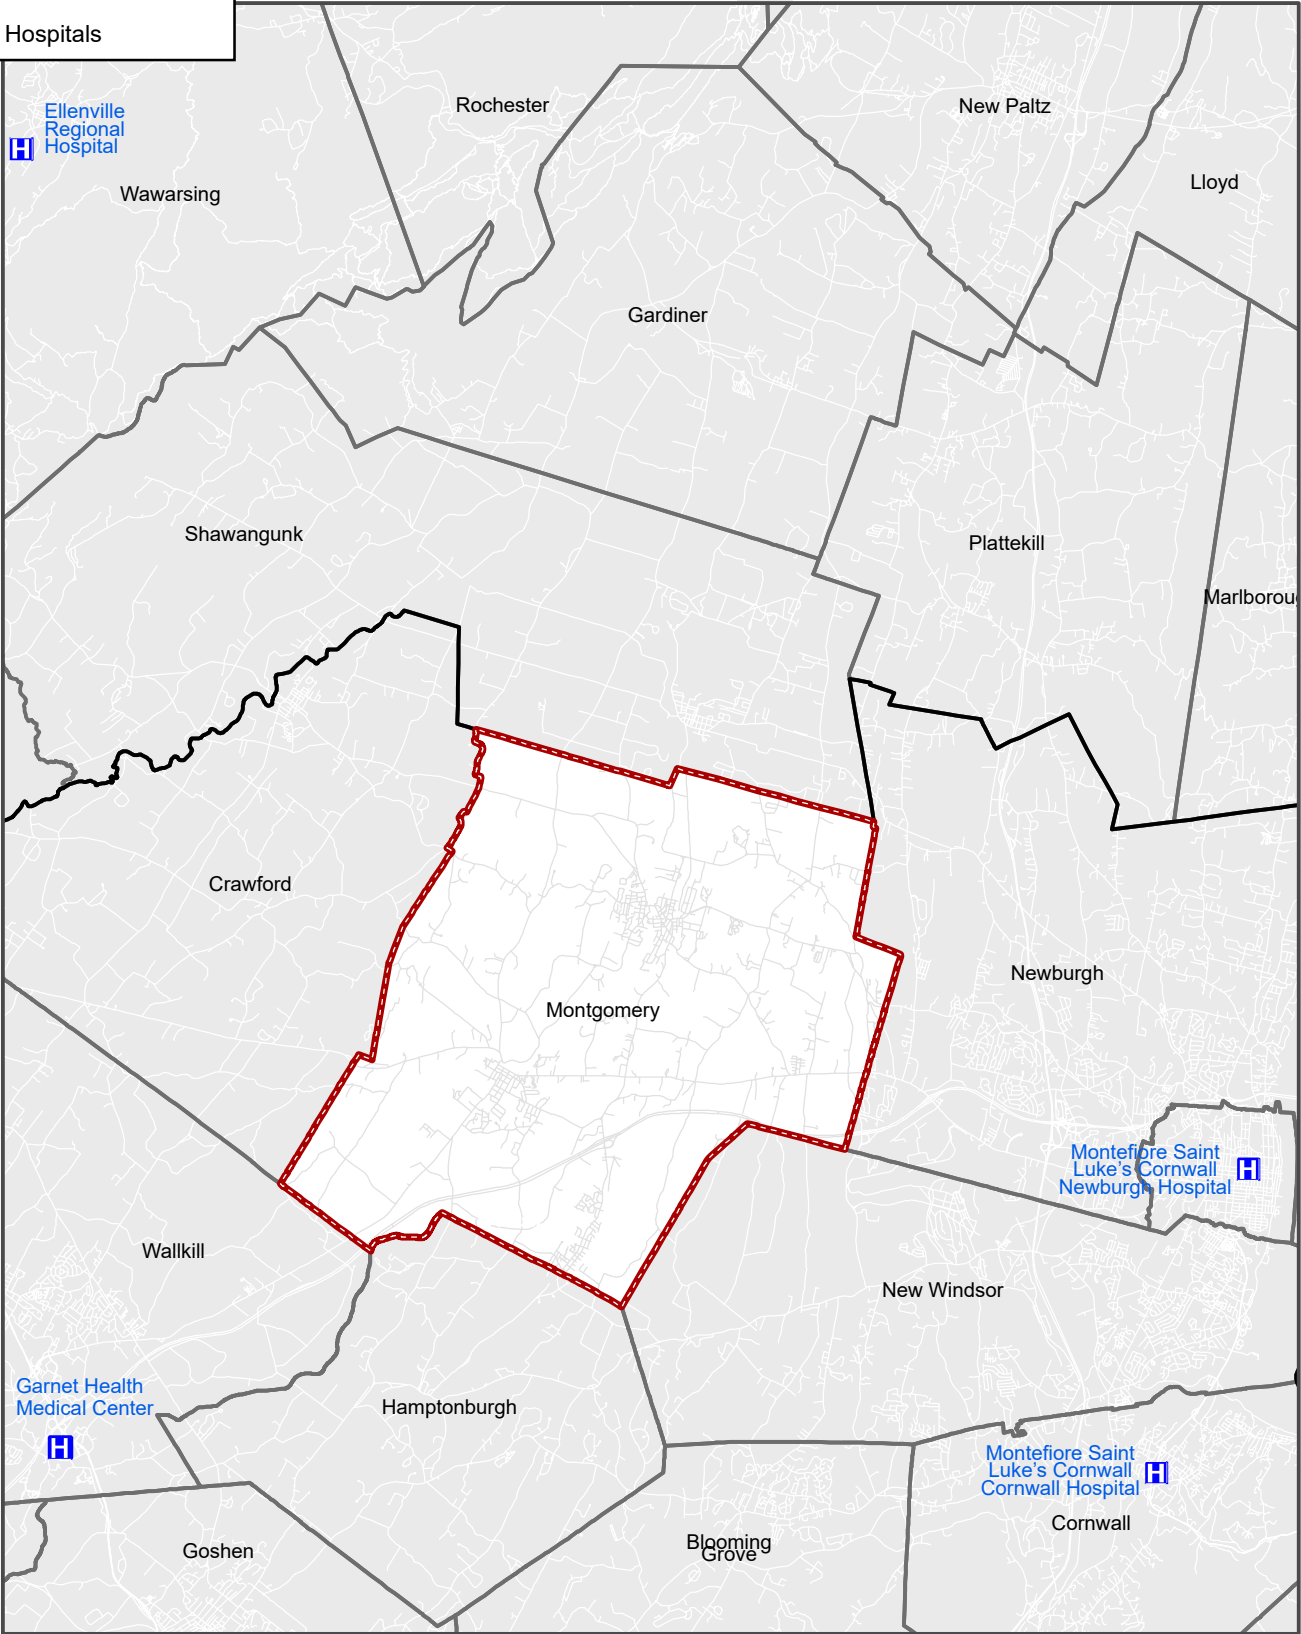

Legend

Hospitals

Ellenville Regional Hospital

Garnet Health Medical Center

Montefiore Saint Luke's Cornwall Newburgh Hospital

Montefiore Saint Luke's Cornwall Cornwall Hospital

0 12,500 25,000 Feet

1 inch = 15,665 feet

Hospital Locations

Town of Montgomery
Orange County, New York

February 2024